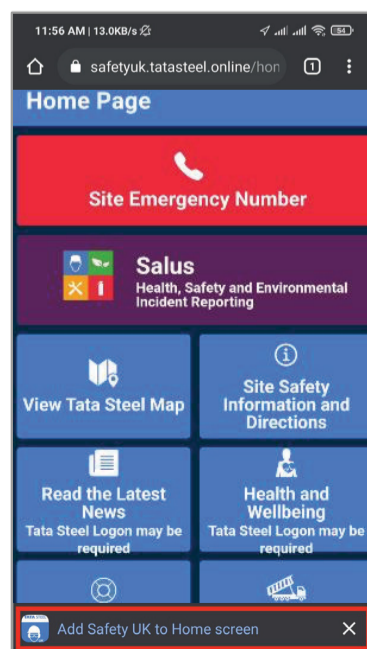

## Your one stop shop for on-site safety

- Access Salus – the Health, Safety and Environmental Reporting and Assessment tool.
- Find your nearest assembly point or defibrillator\* or call the relevant on-site emergency service\*.
- View the latest key safety, health and wellbeing information.
- Consult site safety information and directions or the relevant Load Restraint Guide for transporting our products or the bulk material delivery safety guides.

### iPhone iOS

or visit [bit.ly/safetyukapp](https://bit.ly/safetyukapp)

1. Scan the QR code
2. Click on the symbol

3. Click 'Add to Home Screen'

4. Click 'Add'

### Android app

or visit [bit.ly/safetyukandroid](https://bit.ly/safetyukandroid)

### Android web-based app

or visit [bit.ly/safetyukapp](https://bit.ly/safetyukapp)

1. Scan the QR code
2. Click 'Add to Home screen'

3. Click 'Install'