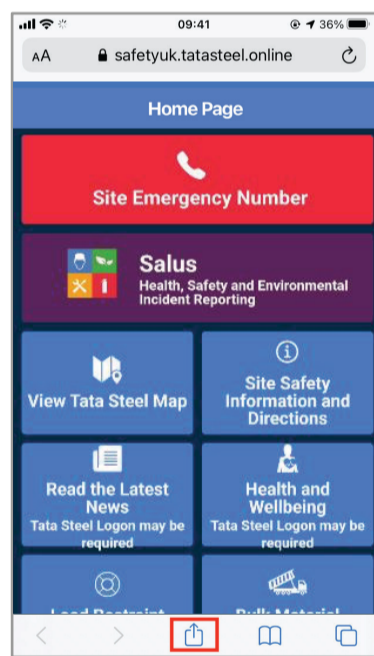

## Your one stop shop for on-site safety

- Access Salus – the Health, Safety and Environmental Reporting and Assessment tool.
- Find your nearest assembly point or defibrillator\* or call the relevant on-site emergency service\*.
- View the latest key safety, health and wellbeing information.
- Consult site safety information and directions or the relevant Load Restraint Guide for transporting our products or the bulk material delivery safety guides.

**PLEASE NOTE**

Mobile phones should only be used when it is safe to do so and in an appropriate location in compliance with local rules and arrangements.

\*Please enable location settings so app identifies correct Tata Steel site.

### iPhone iOS

or visit [bit.ly/safetyukapp](https://bit.ly/safetyukapp)

1. Scan the QR code
2. Click on the symbol

3. Click 'Add to Home Screen'

4. Click 'Add'