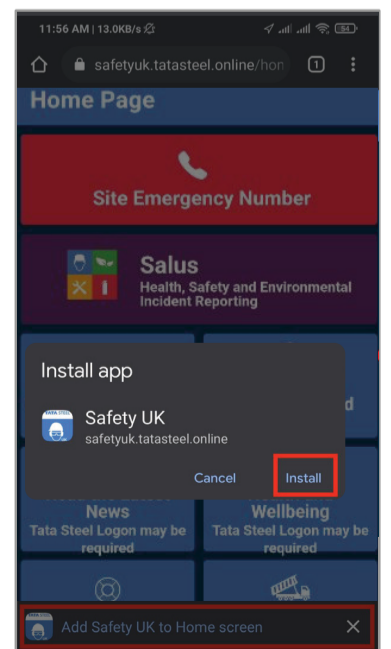

### iPhone iOS

or visit [bit.ly/safetyukapp](https://bit.ly/safetyukapp)

1. Scan the QR code
2. Click on the symbol

3. Click 'Add to Home Screen'

4. Click 'Add'

### Android app

or visit [bit.ly/safetyukandroid](https://bit.ly/safetyukandroid)

### Android web-based app

or visit [bit.ly/safetyukapp](https://bit.ly/safetyukapp)

1. Scan the QR code
2. Click 'Add to Home screen'

3. Click 'Install'