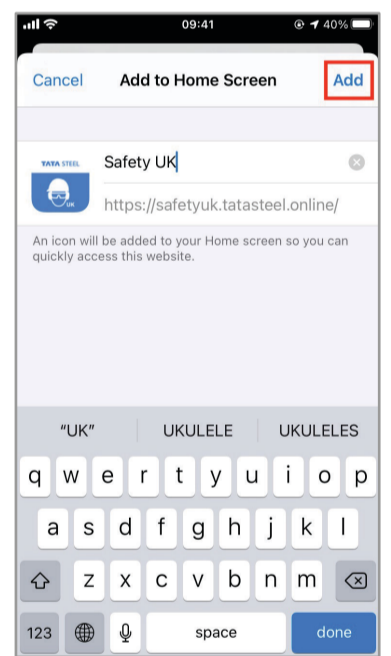

### iPhone iOS

or visit [bit.ly/safetyukapp](https://bit.ly/safetyukapp)

1. Scan the QR code
2. Click on the symbol

3. Click 'Add to Home Screen'

4. Click 'Add'

### Android app

or visit [bit.ly/safetyukandroid](https://bit.ly/safetyukandroid)