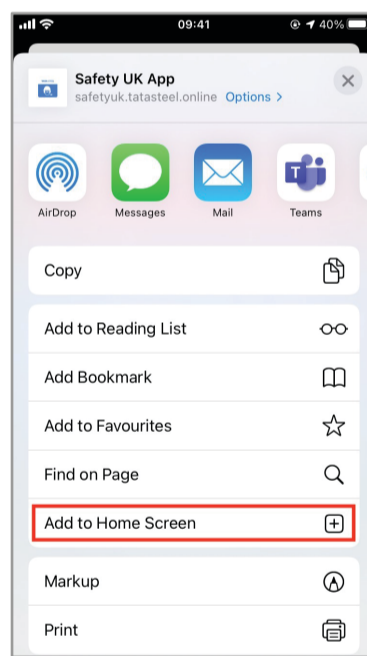

## Your one stop shop for on-site safety

- Access Salus – the Health, Safety and Environmental Reporting and Assessment tool.
- Find your nearest assembly point or defibrillator\* or call the relevant on-site emergency service\*.
- View the latest key safety, health and wellbeing information.
- Consult site safety information and directions or the relevant Load Restraint Guide for transporting our products or the bulk material delivery safety guides.

**PLEASE NOTE**

Mobile phones should only be used when it is safe to do so and in an appropriate location in compliance with local rules and arrangements.

\*Please enable location settings so app identifies correct Tata Steel site.

### iPhone iOS

or visit [bit.ly/safetyukapp](https://bit.ly/safetyukapp)

1. Scan the QR code
2. Click on the symbol

3. Click 'Add to Home Screen'

4. Click 'Add'