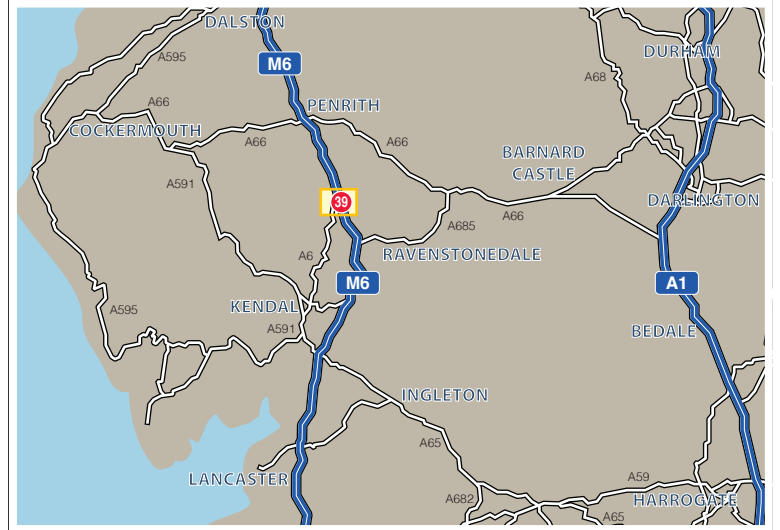

How to get to Shapfell Works

Tata Steel
Shapfell Limestone Quarries
Shap
Penrith
Cumbria
CA10 3QG

Tel: +44 (0) 1931 716 647

Please **do not** use a Sat Nav as you will not be directed to the correct entrance.

If using what3words app: [dragon.coil.evoked](https://www.what3words.com/dragon.coil.evoked)

Public Transport

By Rail, Penrith Station

Approximately 14 miles away –
18 minutes via taxi

National Rail Enquiry Service
www.nationalrail.co.uk
0345 484950

By Air, Teeside International Airport

Approximately 65 miles away –
80 minutes drive

Teeside International Airport
www.teessideinternational.com
01325 332811