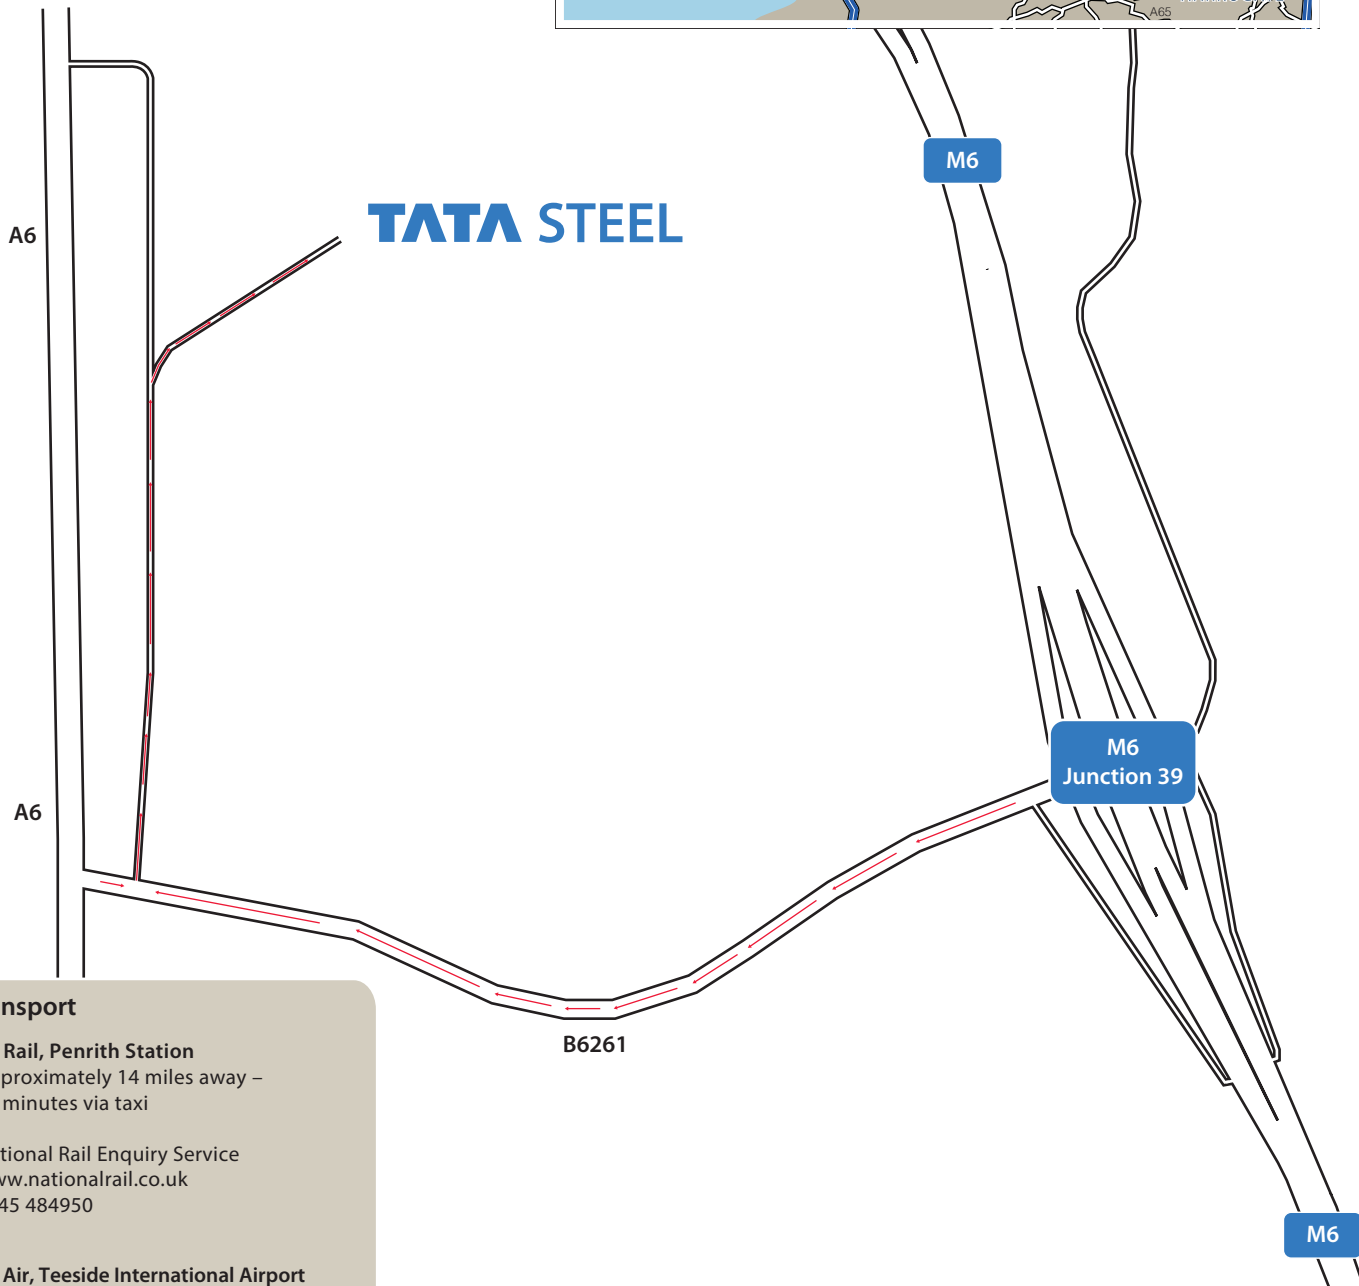

## Public Transport

### By Rail, Penrith Station

Approximately 14 miles away –  
18 minutes via taxi

National Rail Enquiry Service  
[www.nationalrail.co.uk](http://www.nationalrail.co.uk)  
0345 484950